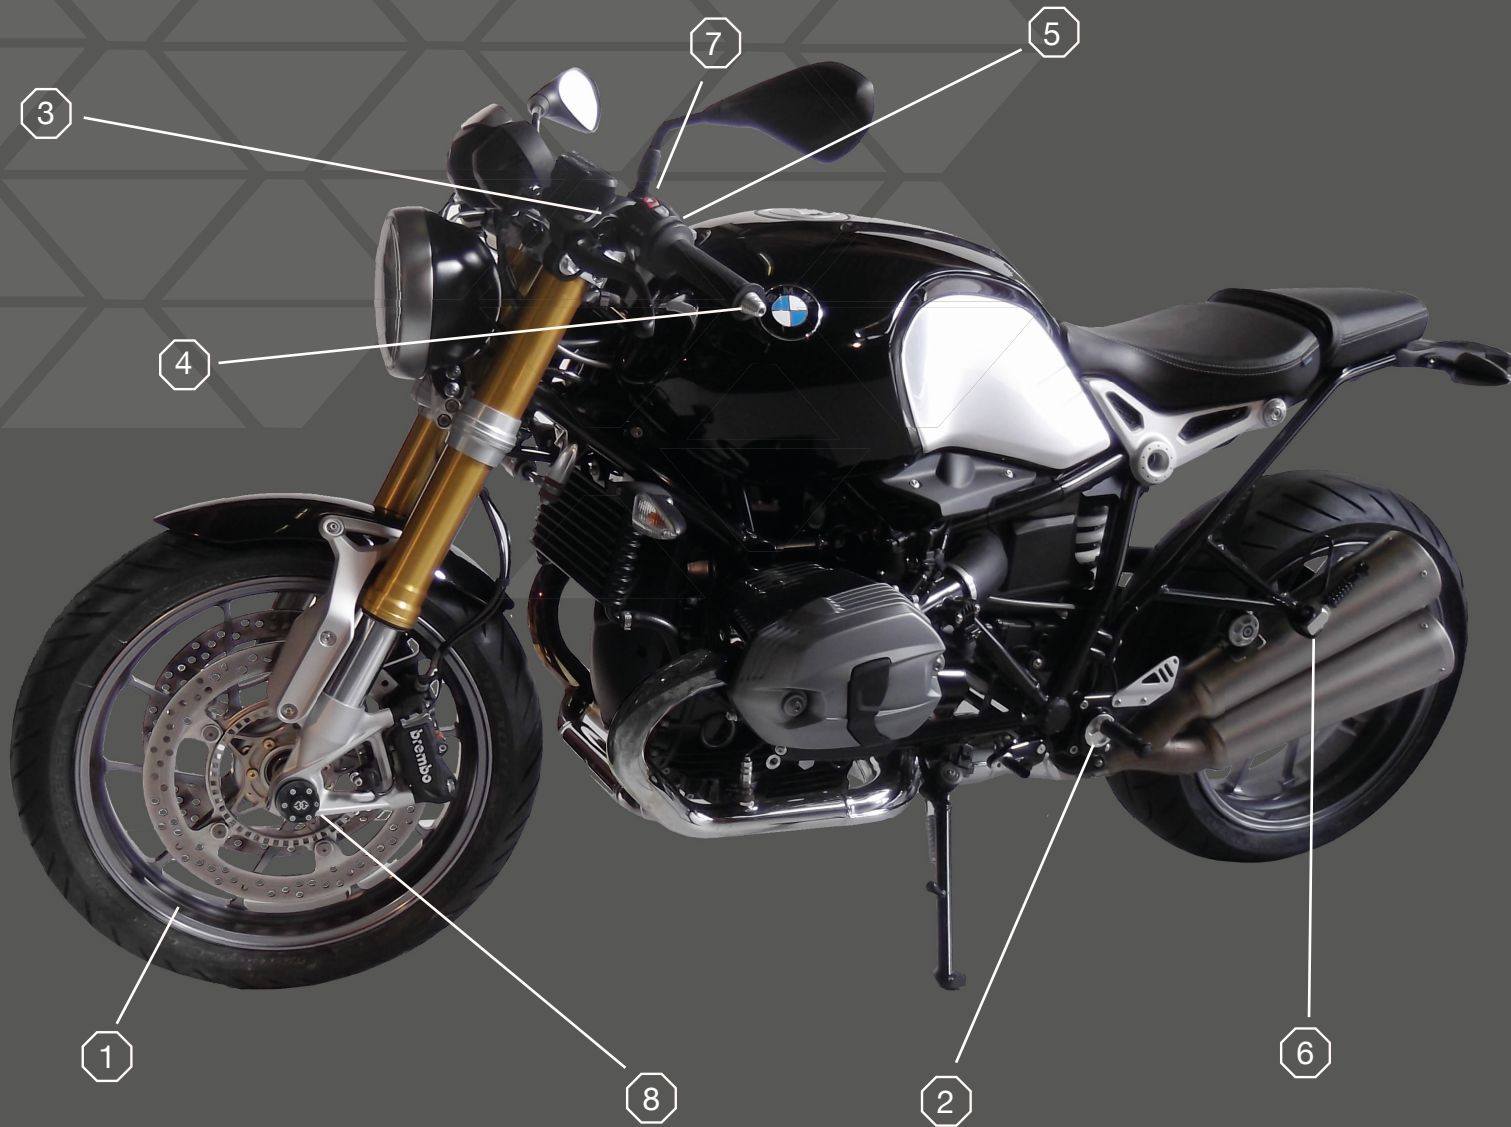

gilles.tooling

PASSION MEETS PERFORMANCE

Supreme Accessories for BMW RnineT

1

gale speed wheels type-r