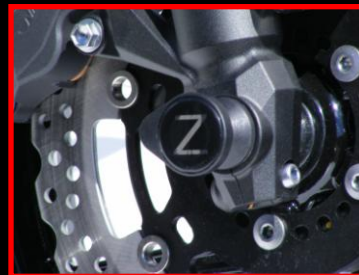

Powerbronze®

KAWASAKI Z800 PROJECT BIKE

CHAIN GUARD

SEAT COWL

CRASH POSTS

HEADLIGHT PROTECTOR

IGNITION SURROUND

HUGGER

LIGHT SCREEN

HEAT SHIELD

COOLER GRILL

HEEL PLATES

FRONT MUDGUARD

ELIMINATOR

SIDE PANEL SET

FORK PROTECTORS

EXHAUST END CAP

MUDGUARD EXTENDER